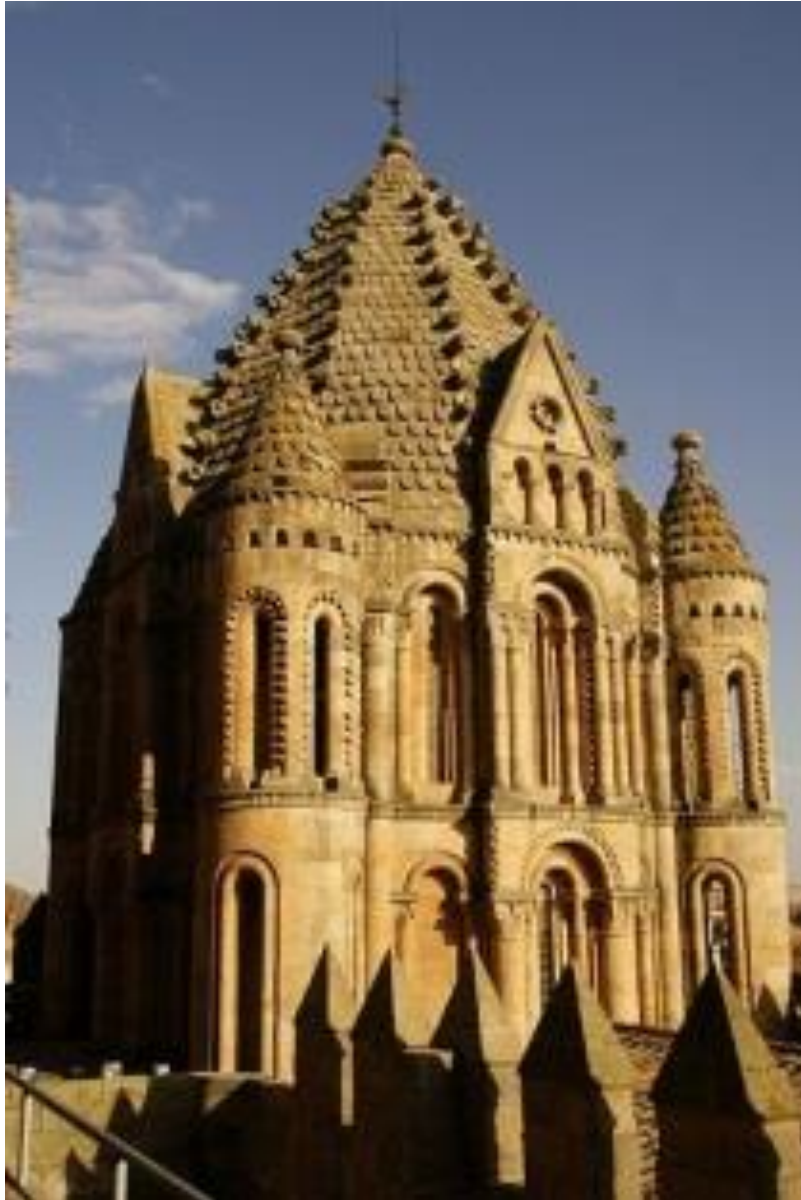

Medieval time sculptures

GARGOYLES

The lions fountain

The same sculpture, closer

TORRE DEL GALLO

Lisbon Earthquake

OLD AND NEW CATHEDRAL